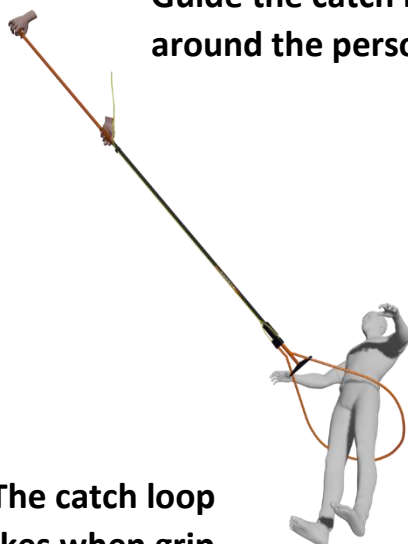

ARSAFETY

MARINE RESCUE SYSTEM

Instruction for use

1. Pull out the ARHoop that is ready for use in the bag

2. Grab both handles and pull the adjusting rod out to get a large catch loop

3. Guide the catch loop around the person

4. Tighten the catch loop by pushing the adjustment bar in

5. The catch loop brakes when grip is released. The person can be hoisted up

5b. Use of external hoisting arrangement:
Connect through lifting gear eye.

6. The catch loop is slackened out by pushing in the adjustment rod while holding the guide tube