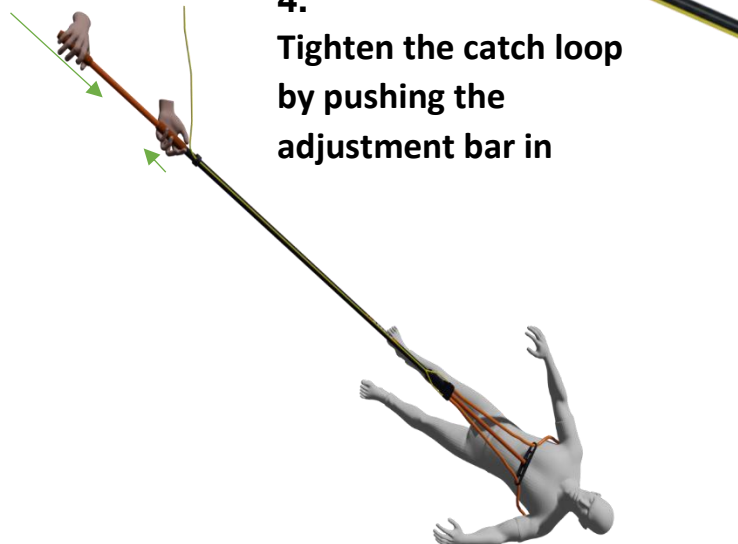

ARSAFETY

MARINE RESCUE SYSTEM

Instruction for use

1. Pull out the ARHoop that is ready for use in the bag

2. Grab both handles and pull the adjusting rod out to get a large catch loop

3. Guide the catch loop around the person

4. Tighten the catch loop by pushing the adjustment bar in

5. The catch loop brakes when grip is released. The person can be hoisted up

5b. Use of external hoisting arrangement:
Connect through lifting gear eye.

6. The catch loop is slackened out by pushing in the adjustment rod while holding the guide tube