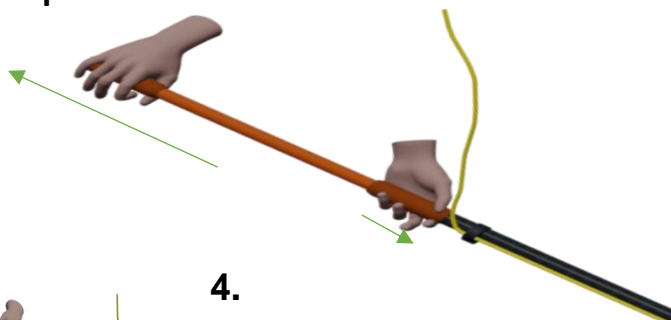

ARSAFETY

MARINE RESCUE SYSTEM

Instruction for use

1. Pull out the ARHoop that is ready for use in the bag

2. Grab both handles and pull the adjusting rod out to get a large catch loop

3. Guide the catch loop around the person

4. Tighten the catch loop by pushing the adjustment bar in

5. The catch loop brakes when grip is released. The person can be hoisted up

5b. Use of external hoisting arrangement:
Connect through lifting gear eye.

6. The catch loop is slackened out by pushing in the adjustment rod while holding the guide tube