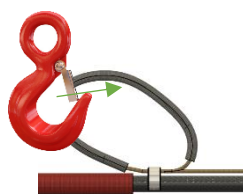

ARSAFETY

MARINE RESCUE SYSTEM

Instruction for use

1. Pull out the ARHoop that is ready for use in the bag

2. Grab both handles and pull the adjusting rod out to get a large catch loop

3. Guide the catch loop around the person

4. Tighten the catch loop by pushing the adjustment bar in

5. The catch loop brakes when grip is released. The person can be hoisted up

5b. Use of external hoisting arrangement:
Connect through lifting gear eye.

6. The catch loop is slackened out by pushing in the adjustment rod while holding the guide tube